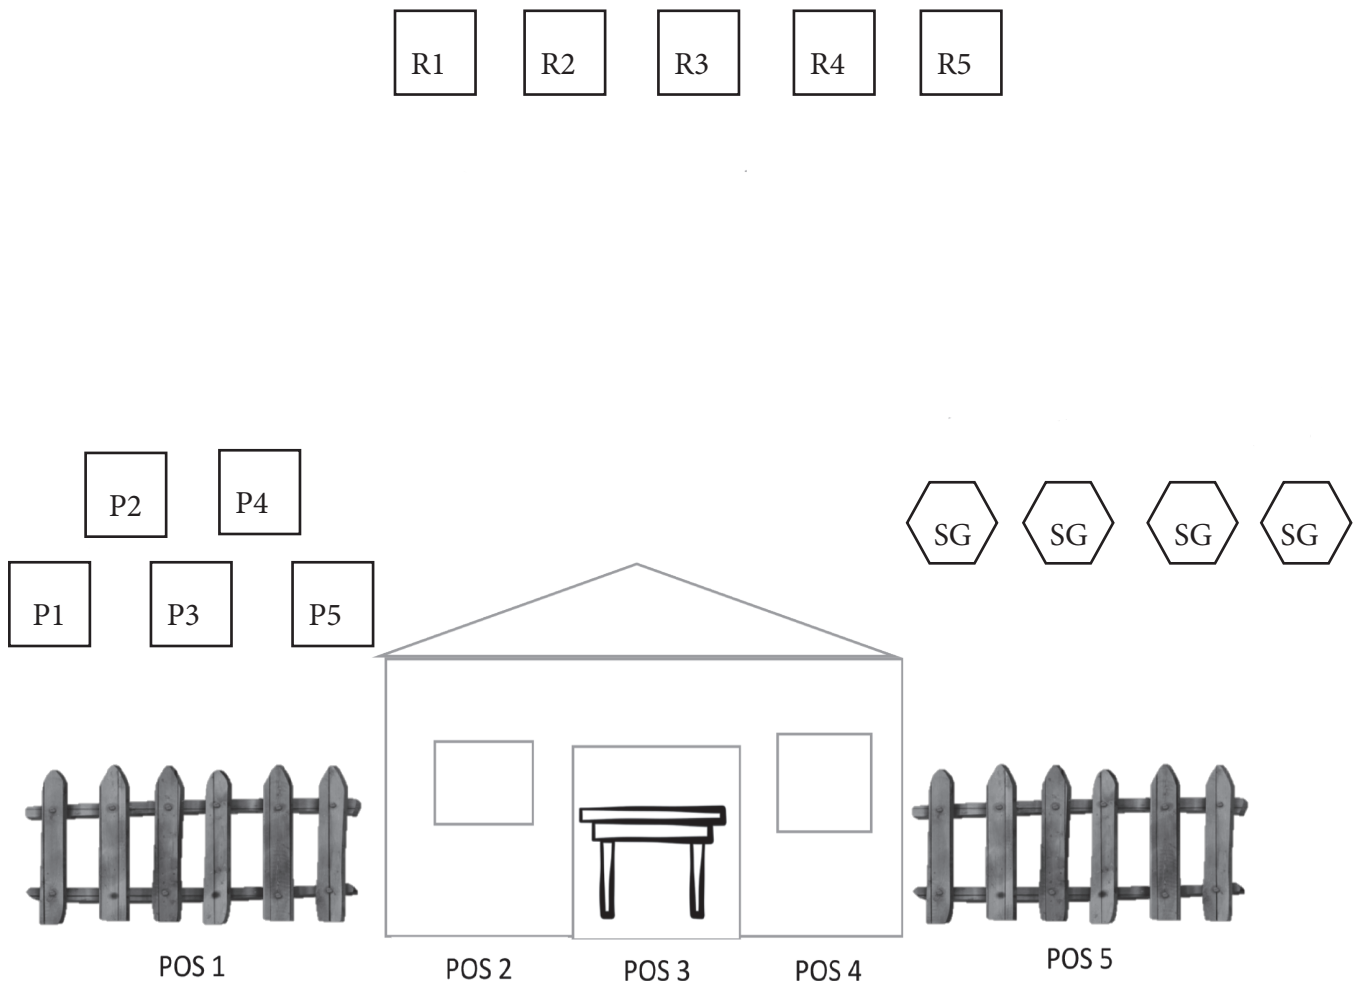

# The Secret Hideout

## stage 1

**Round Count:** 21 Pistol, 10 Rifle, 4 Shotgun

**Order:** Shooter's choice – Rifle cannot be shot last.

**Staging:** Pistol loaded with 7 rounds, empty chamber holstered. Rifle loaded with 10 rounds staged safely on shelf with HDEC at POS 2, POS 3, or POS4. Shotgun loaded with 4 rounds, empty chamber staged on shelf either at POS 4 or POS 5.

**Start:** At Position of choice with hands on hat.

**ATB:** From POS 1 engage the pistol targets 1112223 then 5554443 then 1245333. Make safe. With rifle from POS 2, POS 3, or POS 4 engage the rifle targets 1223333445. Make rifle safe and from POS 5 engage the shotgun targets until down. Return to safe pistol and show clear.

# The Land Office

stage 2

**Round Count:** 21 Pistol, 10 Rifle, 4 Shotgun

**Order:** Shooter's choice – Rifle cannot be shot last.

**Staging:** Pistol loaded with 7 rounds, empty chamber holstered. Rifle loaded with 10 rounds staged safely on counter with HDEC at POS 1. Shotgun loaded with 4 rounds empty chamber staged on table at POS 2.