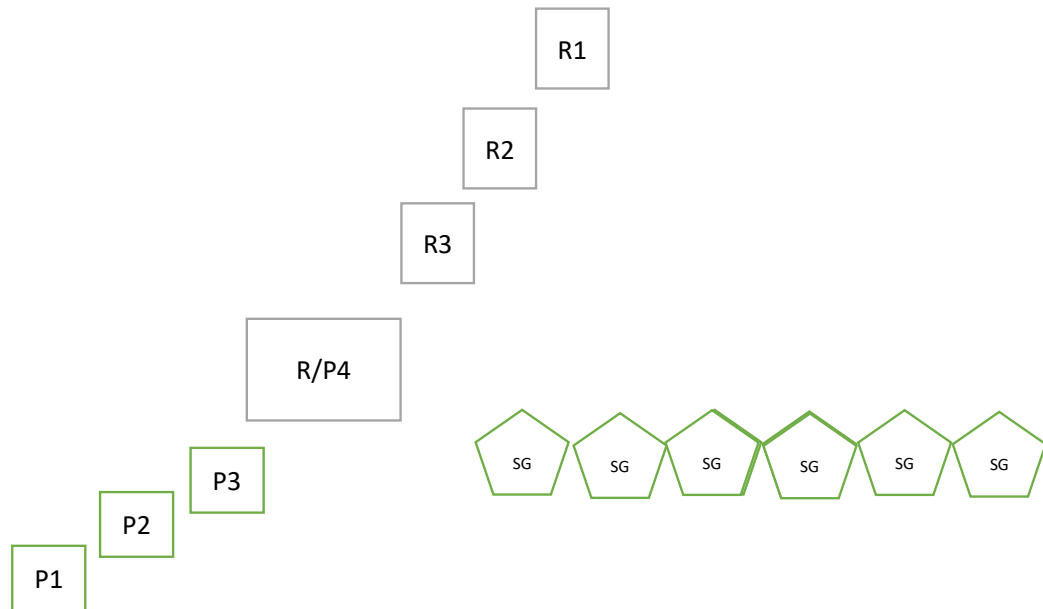

Hotel Stage 1

Pistols: 14, Holstered

Rifle: 10, staged on counter to the left of the ledger.

Shotgun: 6, staged on right table outside Hotel

Order: Shooters Choice – RMNBL

Start: Between the post and the right corner of counter with hands on corner of counter.

ATB: With pistol, engage the pistol targets with 1-22-333-4444-1-2-3-4. Make pistol safe. With rifle, engage the rifle targets 1-22-333-4444. Make rifle safe. Move to the right table and engage the six shotgun targets. Show pistol clear.

Undertaker Stage 2

Pistol: 21 Holstered

Rifle: 10, Staged in left or right window.

Shotgun: 4, Staged in doorway or on table right of facade

Order: Pistol/Rifle/Shotgun

Start: SASS Default

ATB: With pistol engage the pistol targets 3-7-7-4, either direction. Make pistol safe. With rifle from either the left or right window, engage the rifle targets 1-4-4-1. With shotgun from right of facade engage the 4 SG targets. Show pistol clear.

The Bank Stage 3

Pistols: 21 Holstered

Rifle: 10 Staged on shelf at middle window

Shotgun: 6 Staged on shelf at right window

Order: Shooters Choice – RMNBL

Start: At opening of choice with hand touching gun of choice.