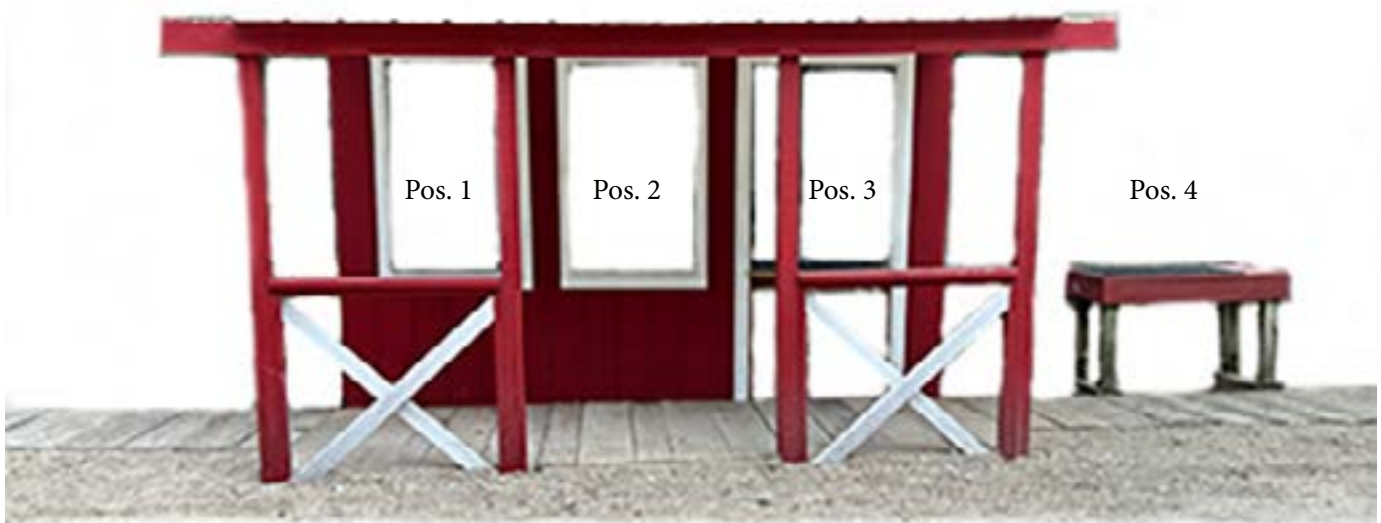

Start: SASS Default

ATB: From POS 1 or POS 2 engage the pistol targets in three 3-1-3 sweeps starting on either end (YES you can). With rifle from POS 3 engage the rifle targets same instructions as the pistols but only one sweep. Make rifle safe and with shotgun from POS 4 engage the 6 SG targets until down.
Show Pistol Clear