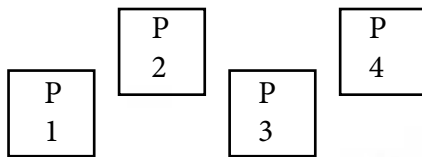

The Secret Hideout

Wild Bunch Stage 3

(Stage 6)

Round Count: 14 Pistol, 7 Rifle, 6 Shotgun Loaded as appropriate.

Order: Shooter's choice - Rifle cannot be shot last

Staging: Pistol loaded with 7 rounds; empty chamber holstered. Rifle loaded with 7 rounds staged on shelf at POS 2, POS 3, or POS 4. Shotgun loaded with up to 6rds, empty chamber staged on shelf either at POS 4 or POS 5.

Start: At Position of choice with hands on fence.

ATB: From POS 1 engage the pistol targets in a Nevada Sweep starting on either end & repeat, make pistol safe. With rifle from POS 2, POS 3, or POS 4 engage the rifle targets in a 7 round Nevada Sweep starting on either end. Make rifle safe and from POS 5 engage the shotgun targets until down.

Show pistol clear.