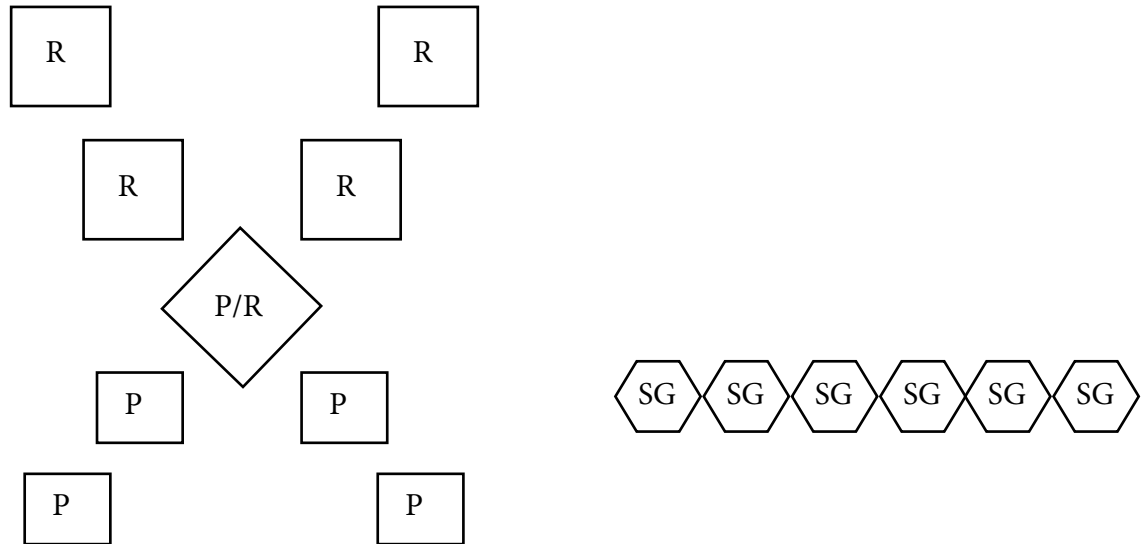

Land Office

Wild Bunch Stage 2

(Stage 7)

Round Count: 14 Pistol, 7 Rifle, 6 Shotgun loaded for appropriate shotgun being used.

Order: Shooters Choice - Rifle must not be last

Staging: Pistols holstered with 7 rounds each, rifle loaded with 7 rounds staged on the counter at POS 1, shotgun open and empty staged at POS 2.

Start: SASS default

ATB: From POS 1 with pistols engage the pistol targets in the following sequence: Sweep pistol targets in a 1-1-3-1-1 starting either the left or right pistol target, THEN place seven rounds on the P/R triangle. With rifle from POS 1 engage the rifle targets in sweep 1-1-3-1-1 Make rifle safe and from POS 2 engage the shotgun targets until down.

Show pistol clear.