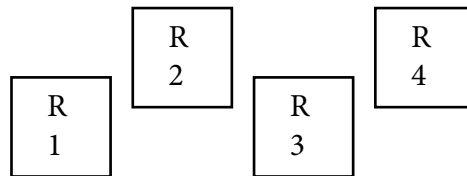

The Secret Hideout

Wild Bunch Stage 3

(Stage 6)

Round Count: 14 Pistol, 7 Rifle, 6 Shotgun Loaded as appropriate.

Order: Shooter's choice - Rifle cannot be shot last

Staging: Pistol loaded with 7 rounds; empty chamber holstered. Rifle loaded with 7 rounds staged on shelf at POS 2, POS 3, or POS 4. Shotgun loaded with up to 6rds, empty chamber staged on shelf either at POS 4 or POS 5.

Start: At Position of choice with hands on fence.

ATB: From POS 1 engage the pistol targets in a Nevada Sweep starting on either end & repeat, make pistol safe. With rifle from POS 2, POS 3, or POS 4 engage the rifle targets in a 7 round Nevada Sweep starting on either end. Make rifle safe and from POS 5 engage the shotgun targets until down.

Show pistol clear.